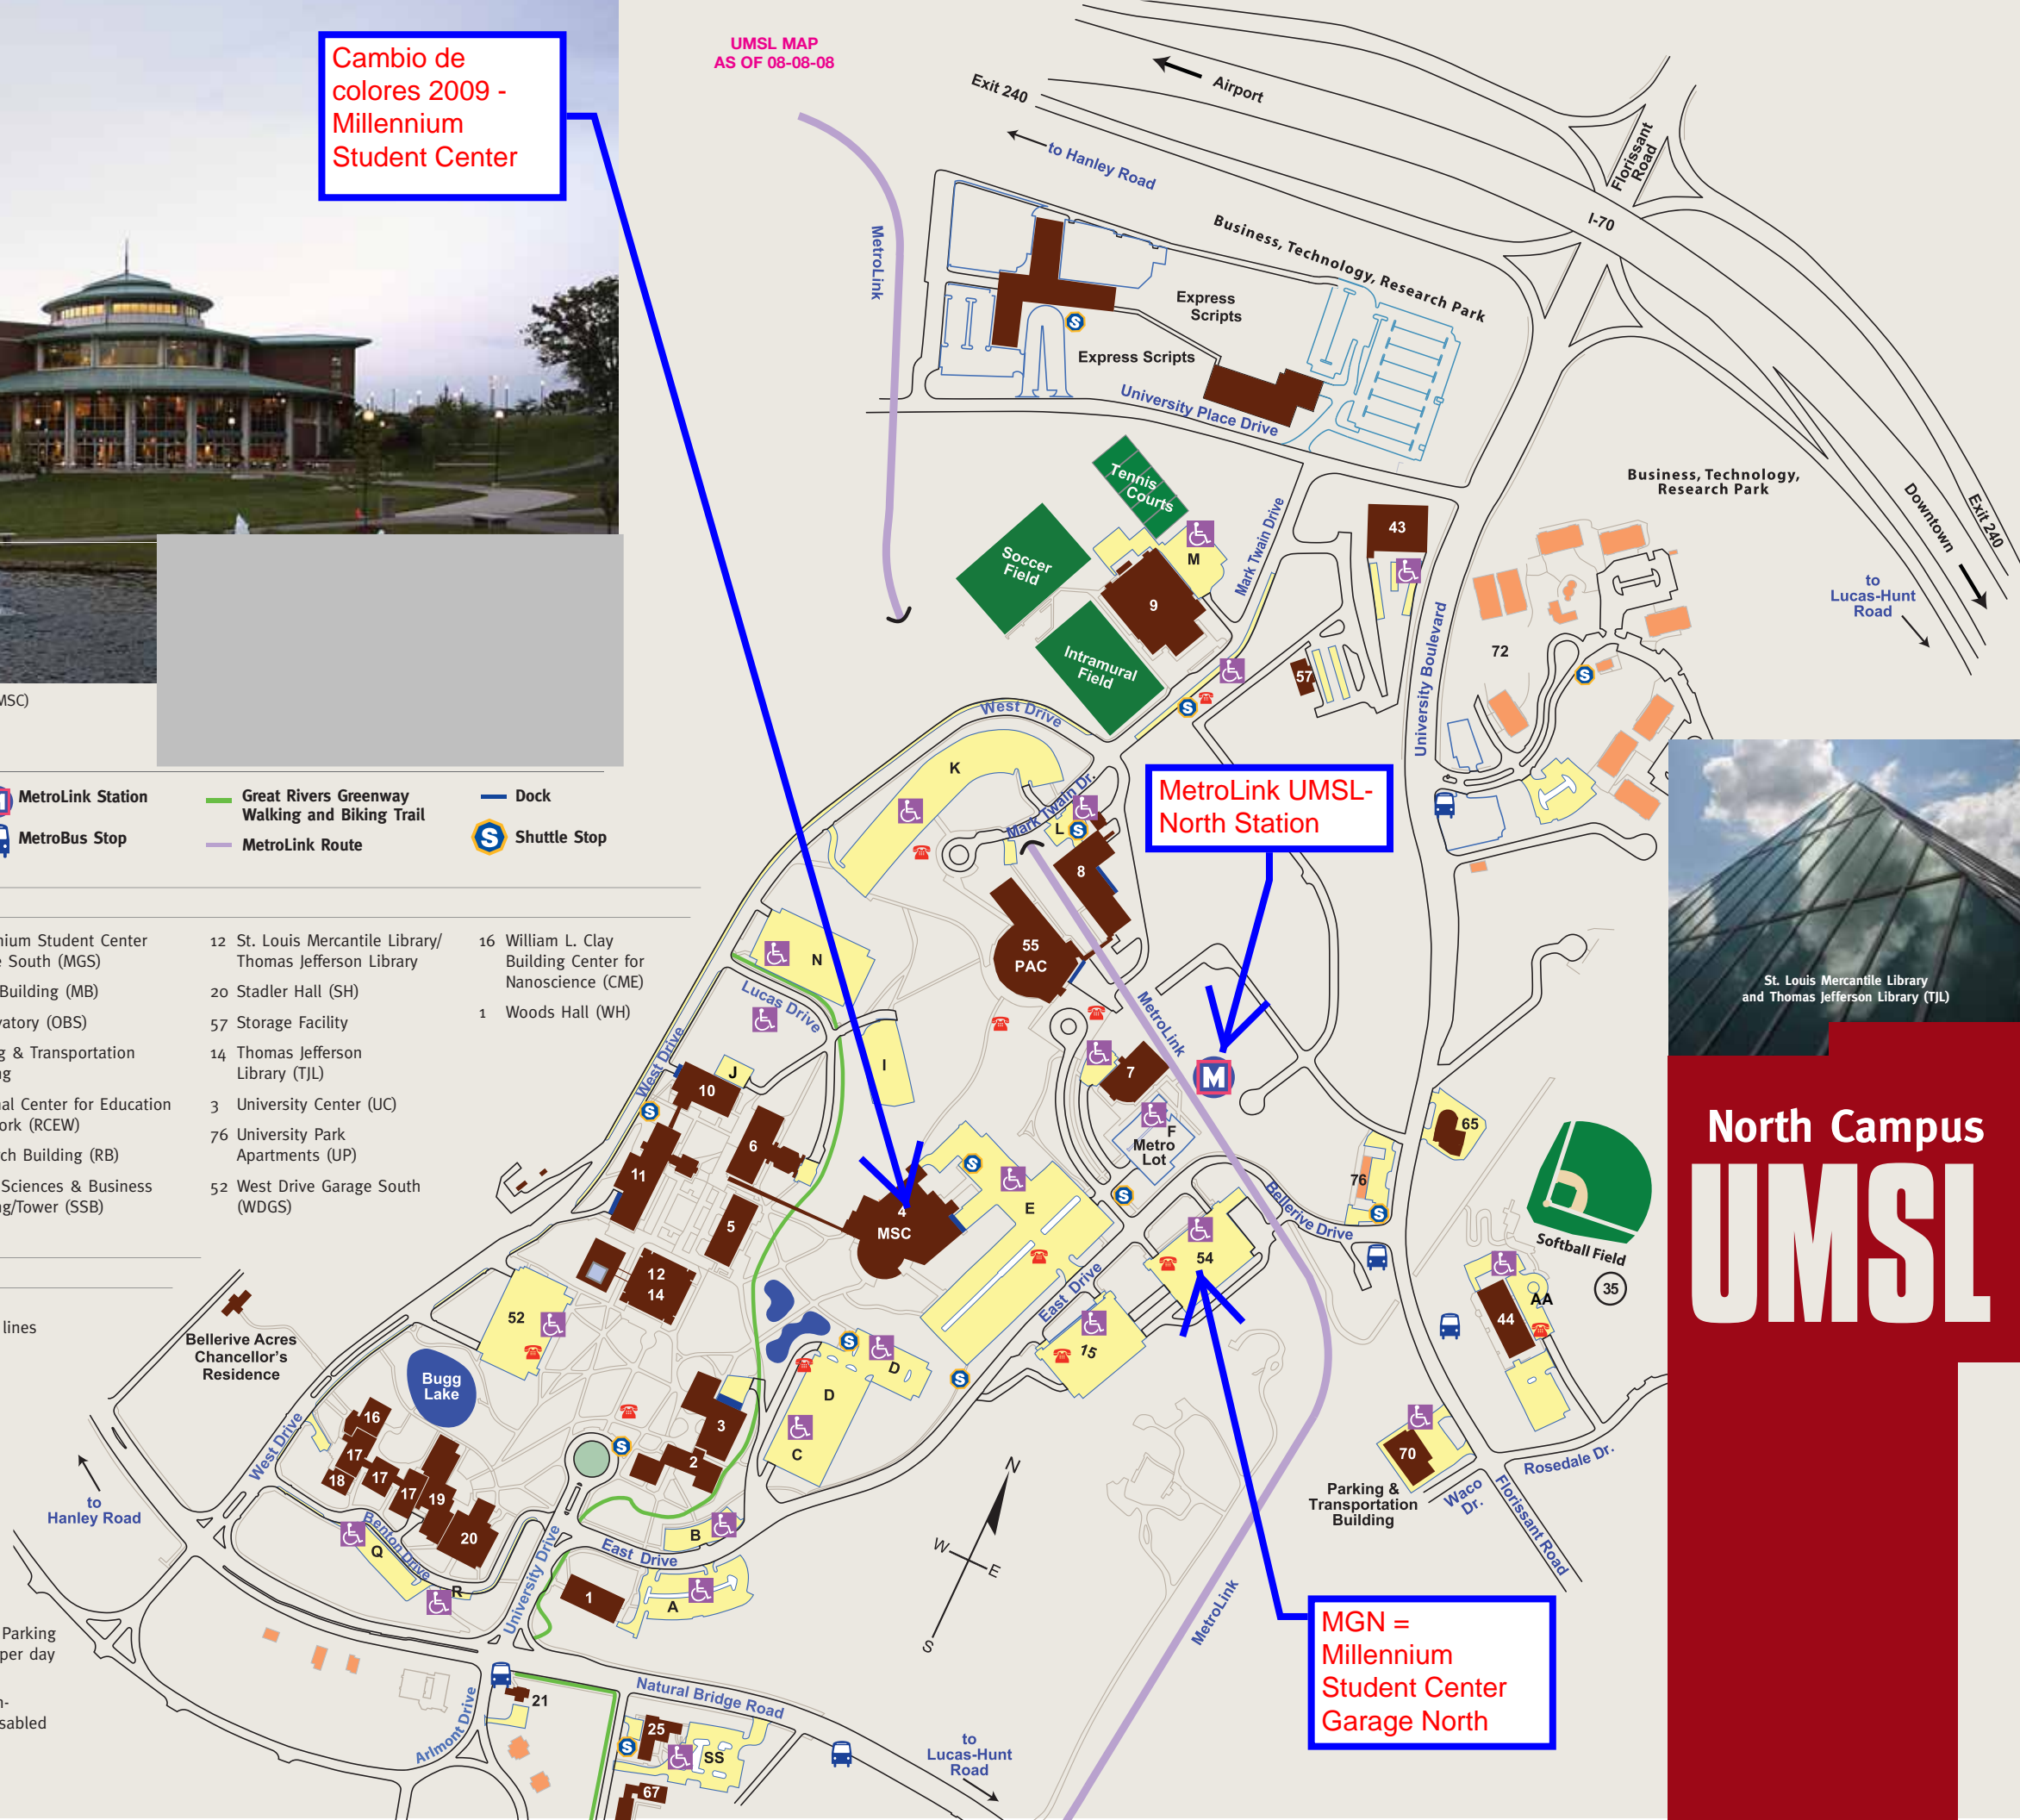

## North Campus

- Buildings
- Athletic Fields
- Accessible Parking
- MetroLink Station
- Great Rivers Greenway Walking and Biking Trail
- Dock
- Student Housing
- Emergency Telephone
- Parking
- MetroBus Stop
- MetroLink Route
- Shuttle Stop

MetroLink UMSL-North Station

MGN = Millennium Student Center Garage North

St. Louis Mercantile Library and Thomas Jefferson Library (TJL)

North Campus  
**UMSL**